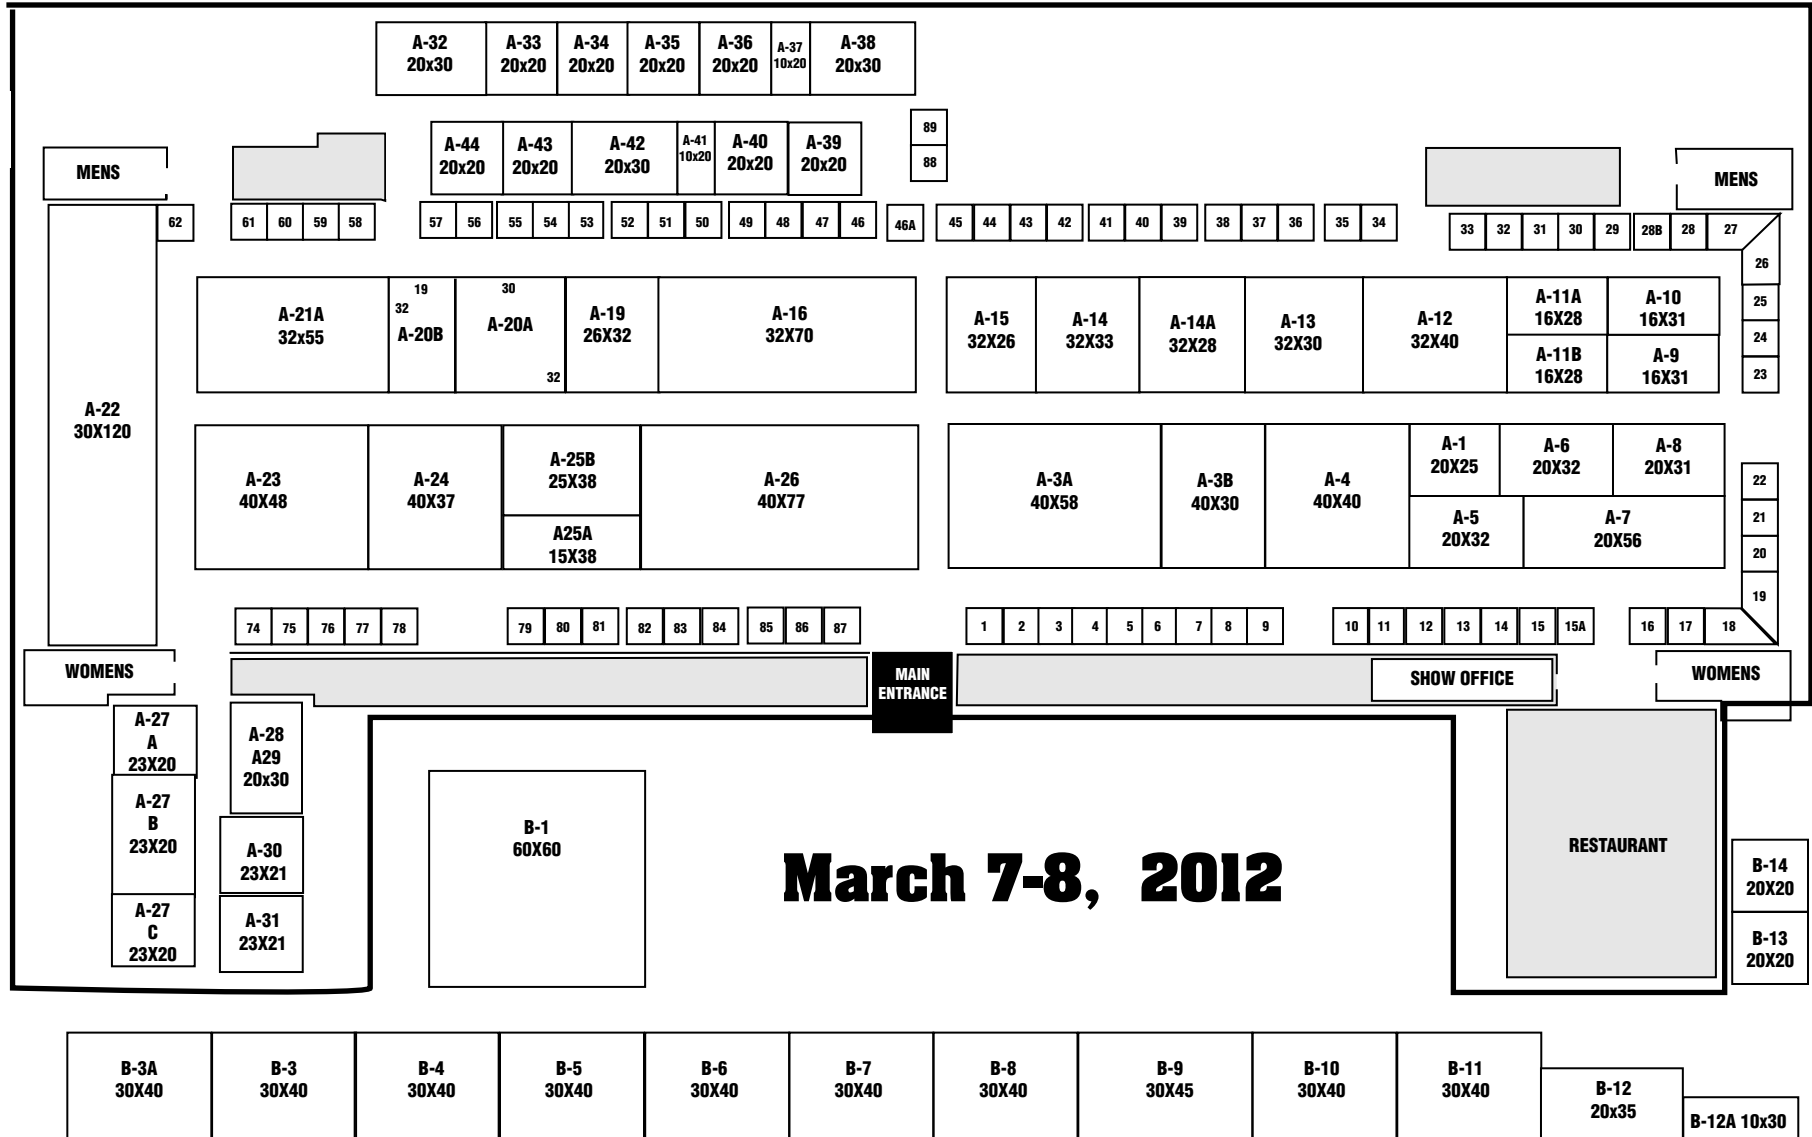

HARD HAT EXPO

Center of Progress

Building

HARD HAT EXPO

March 7-8, 2012

Horticulture Building