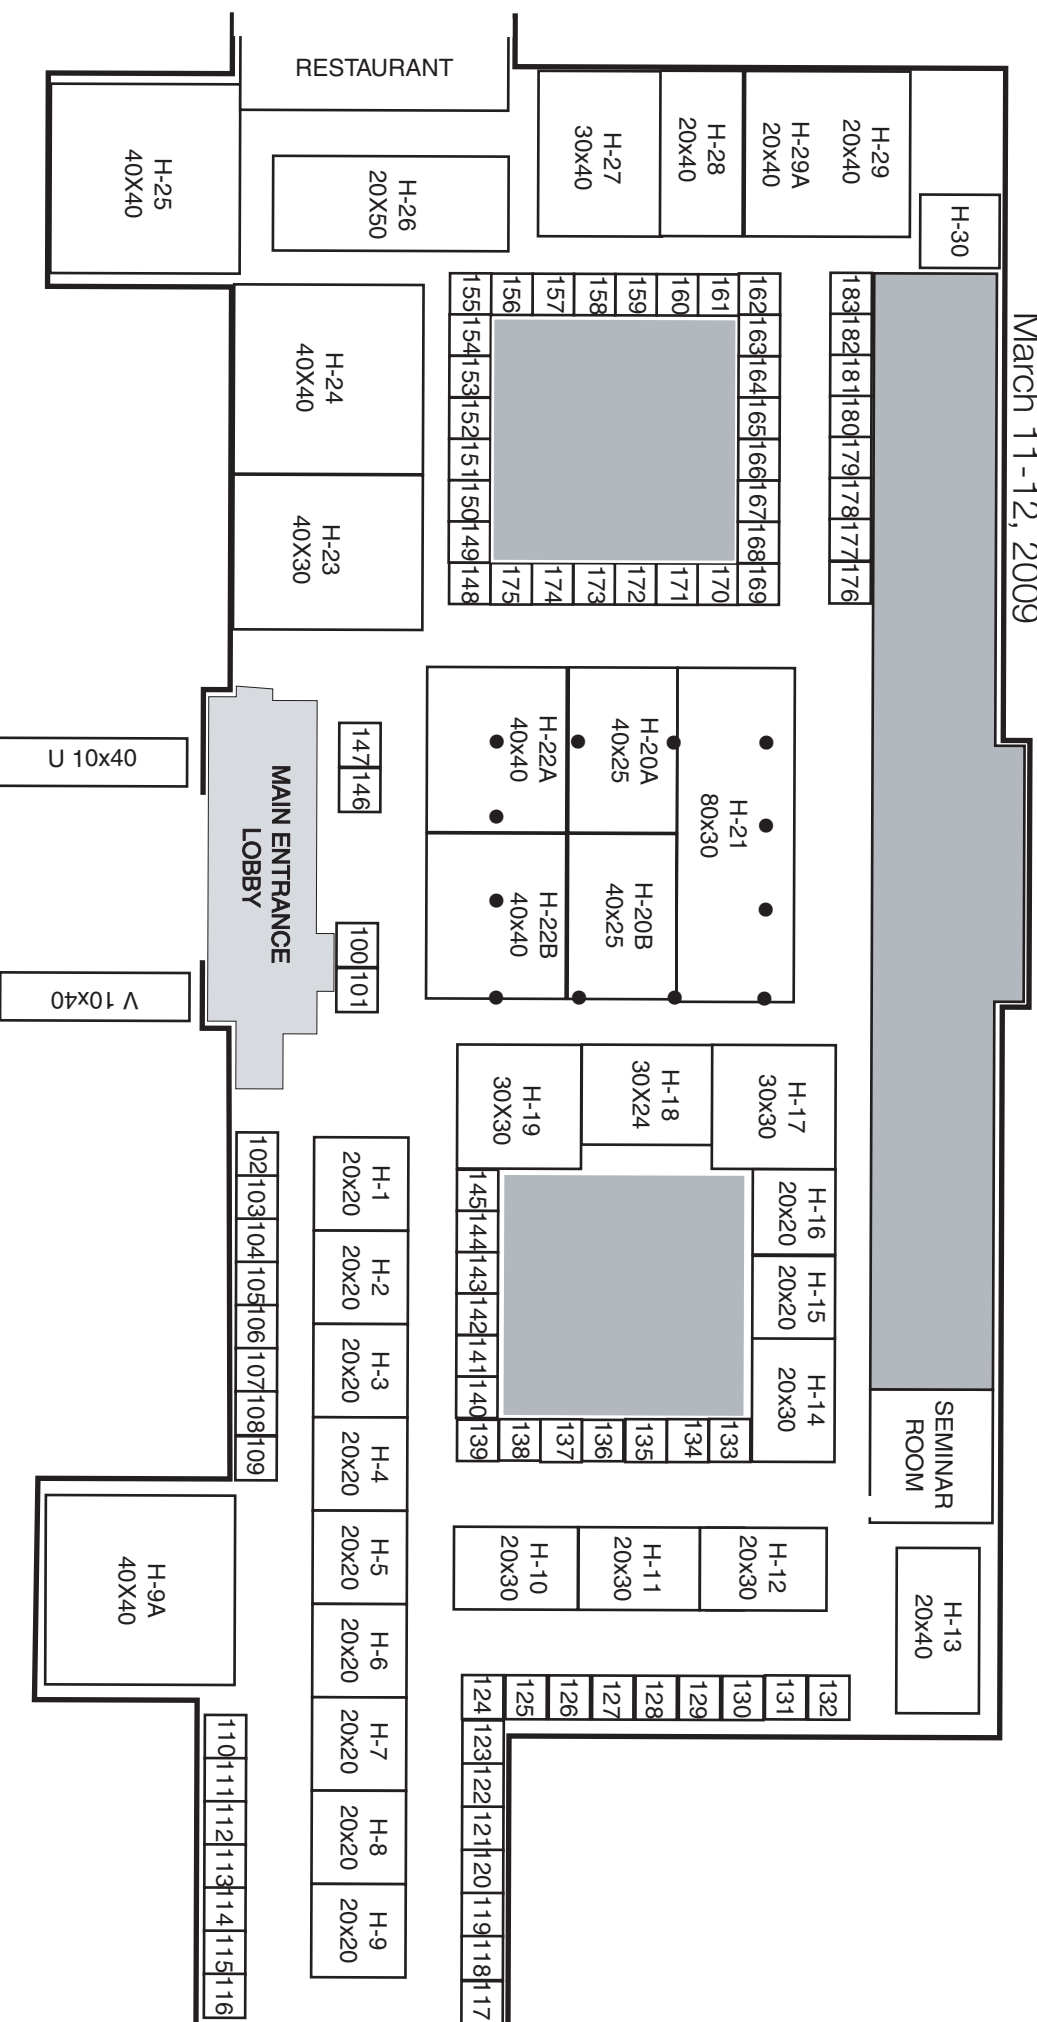

HARD HAT EXPO

Center of Progress

Building

HORTICULTURAL BUILDING

Central New York

HARD HAT EXPO

March 11-12, 2009

John Deere Horticulture Building • NY State Fairgrounds • Syracuse Wednesday 10am-5pm • Thursday 9 am - 4pm