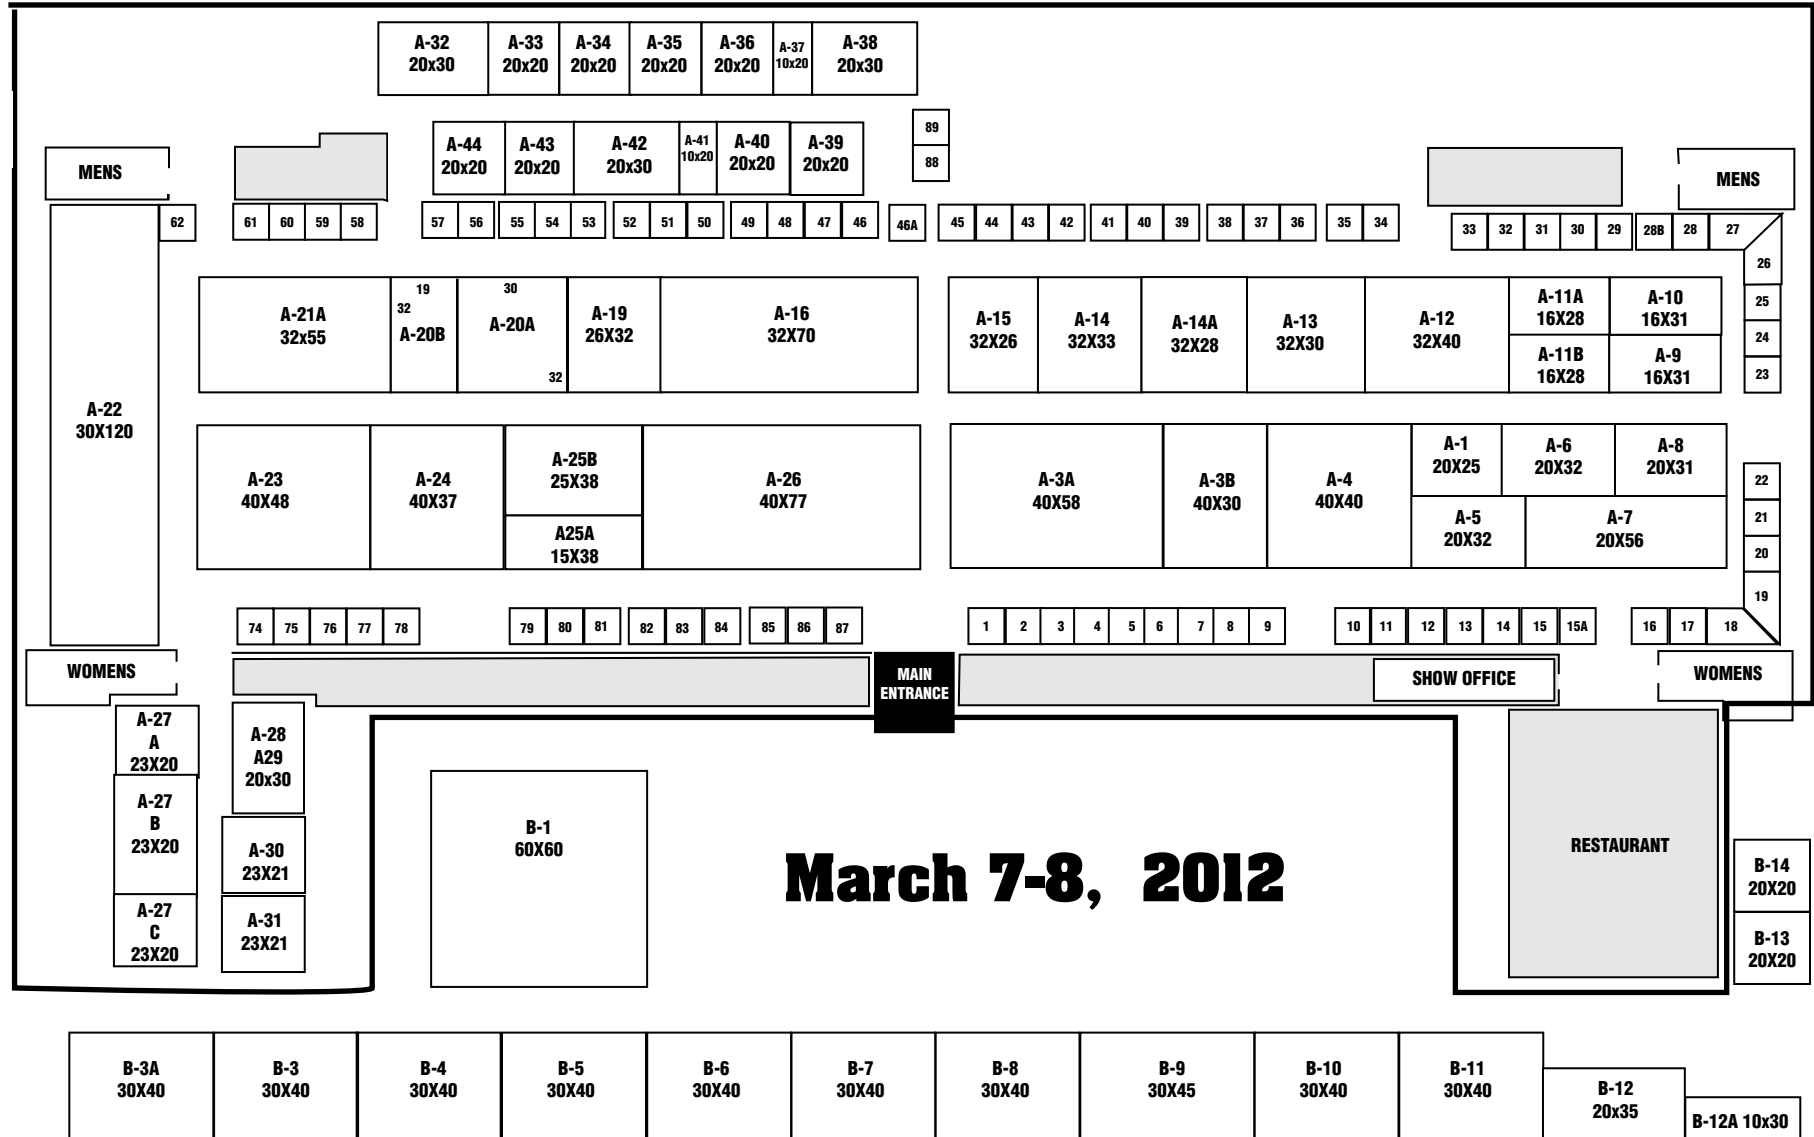

HARD HAT EXPO

Center of Progress

Building

HORTICULTURAL BUILDING

Central New York

HARD HAT EXPO

March 11-12, 2009

John Deere Horticulture Building • NY State Fairgrounds • Syracuse Wednesday 10am-5pm • Thursday 9 am - 4pm